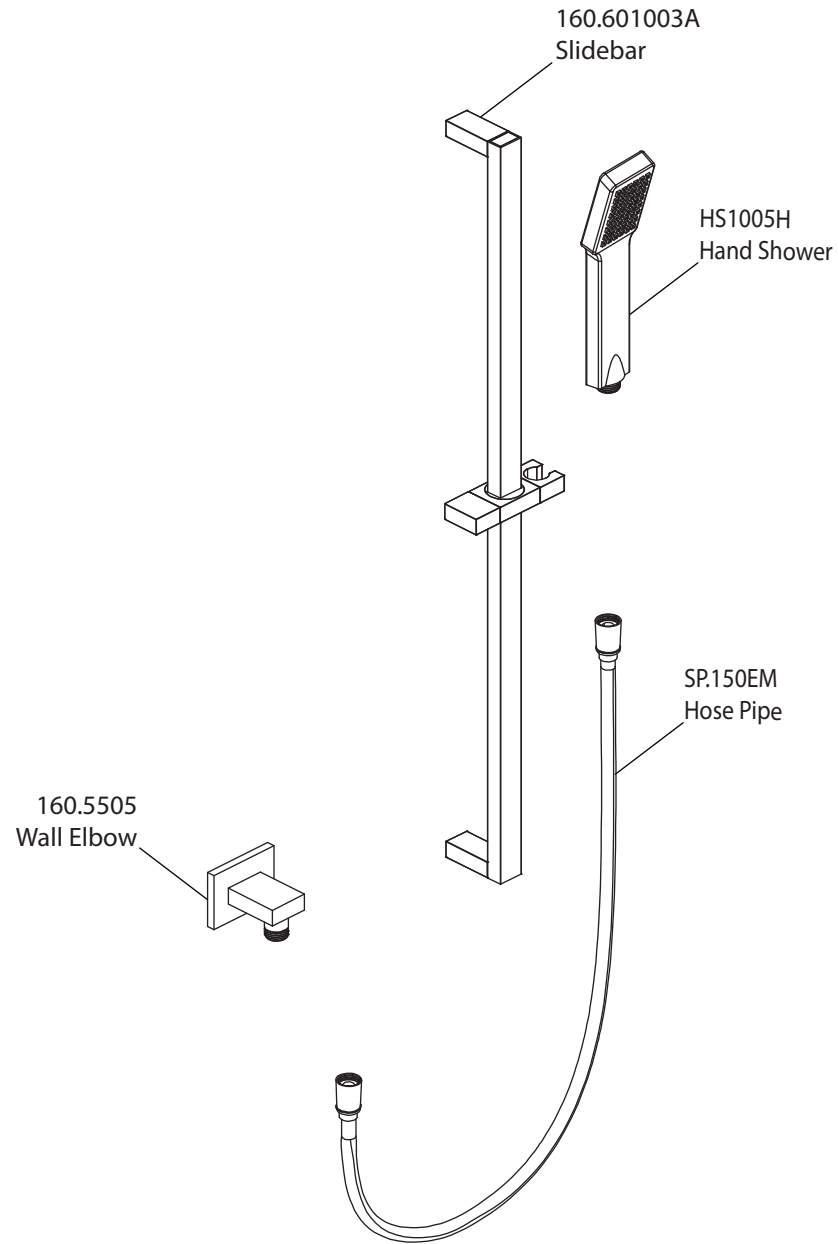

# Product Parts Breakdown

**Model No.** SHS.1015

**Ver** 2.53

**isenberg**<sup>®</sup> *by* **FLUSSO**  
LUXURY PLUMBING FIXTURES