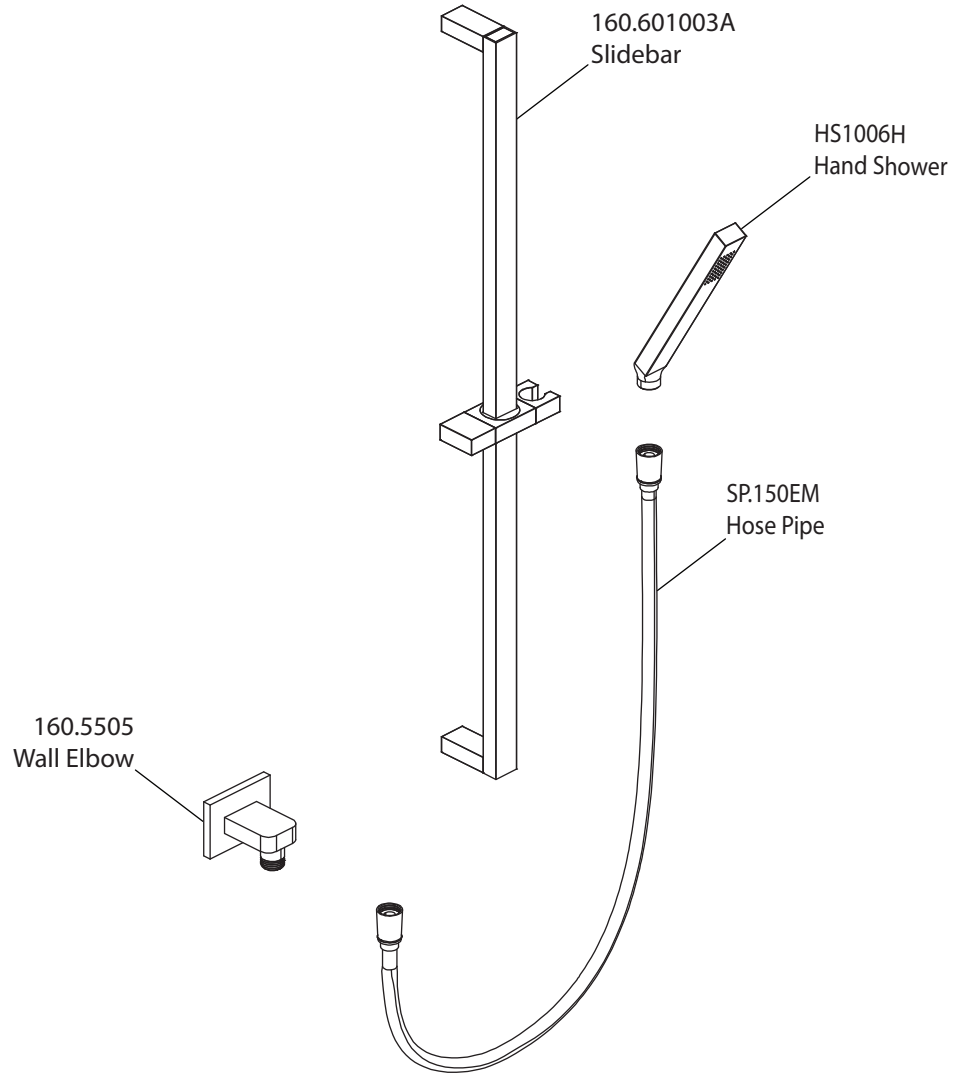

# Product Parts Breakdown

**Model No.** SHS.1016

**Ver** 2.53

**isenberg**<sup>®</sup> *by* **FLUSSO**  
LUXURY PLUMBING FIXTURES