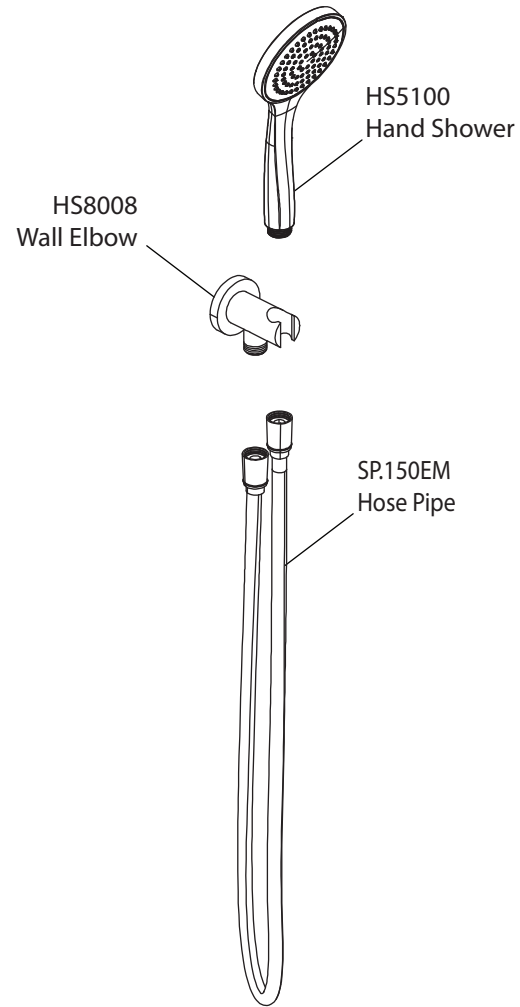

Product Parts Breakdown

Model No. SHS.1020

Ver 2.53

isenberg[®] *by* **FLUSSO**
LUXURY PLUMBING FIXTURES