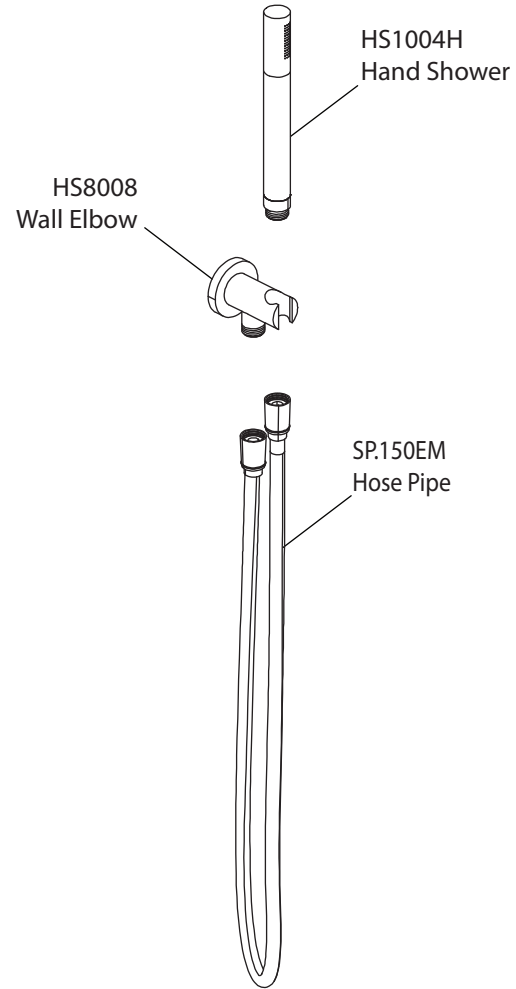

Product Parts Breakdown

Model No. SHS.1024

Ver 2.53

isenberg[®] *by* **FLUSSO**
LUXURY PLUMBING FIXTURES