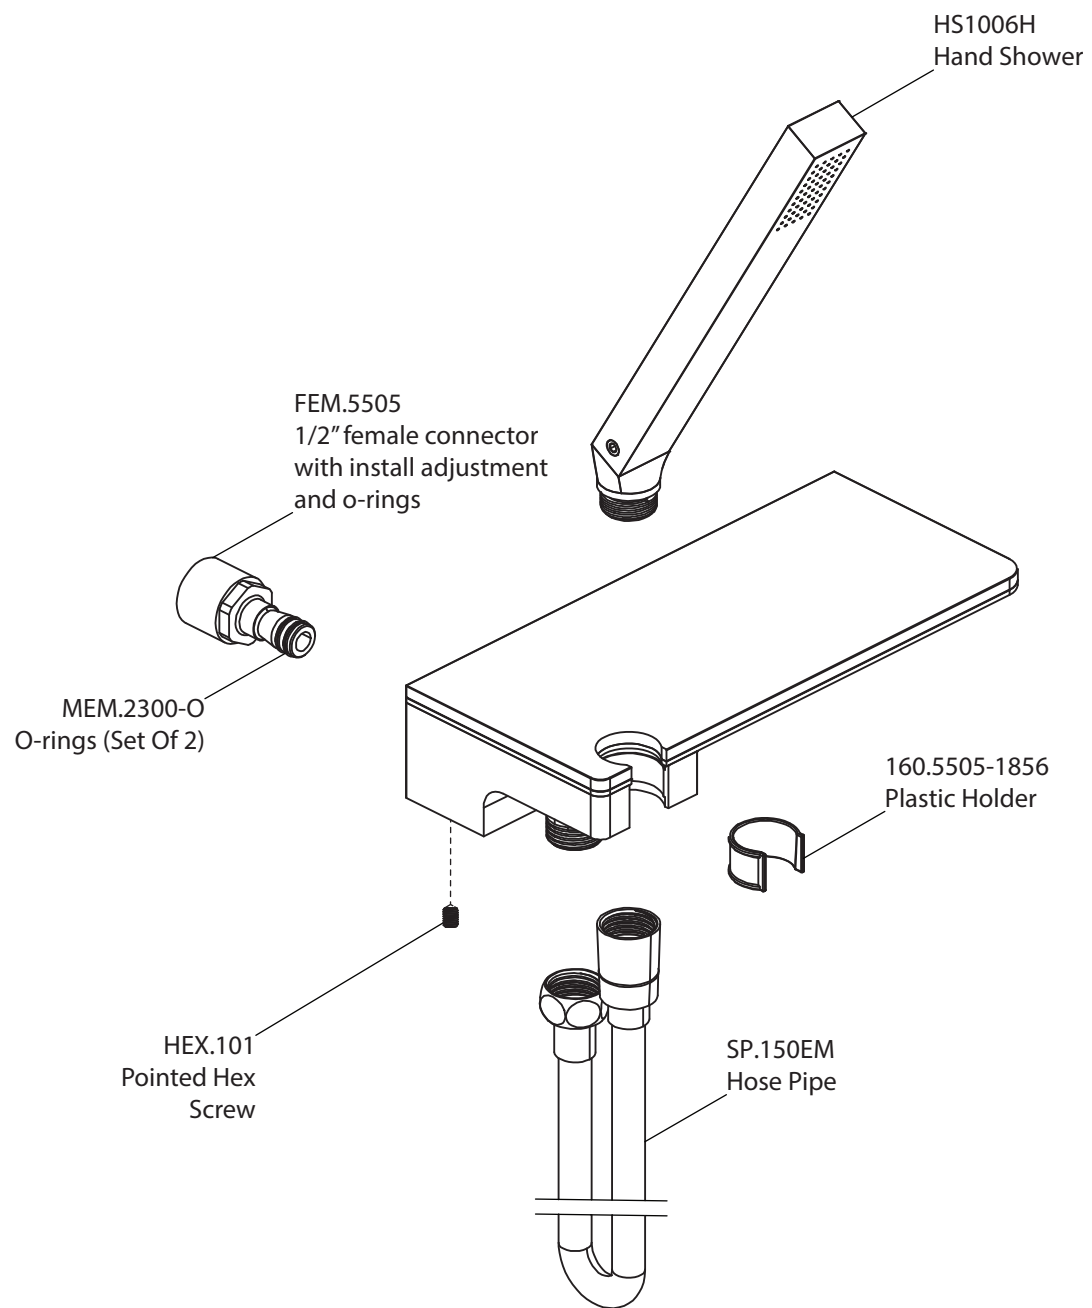

Product Parts Breakdown

Model No. SHS.1038

Ver 2.53

FLUSSO
LUXURY PLUMBING FIXTURES