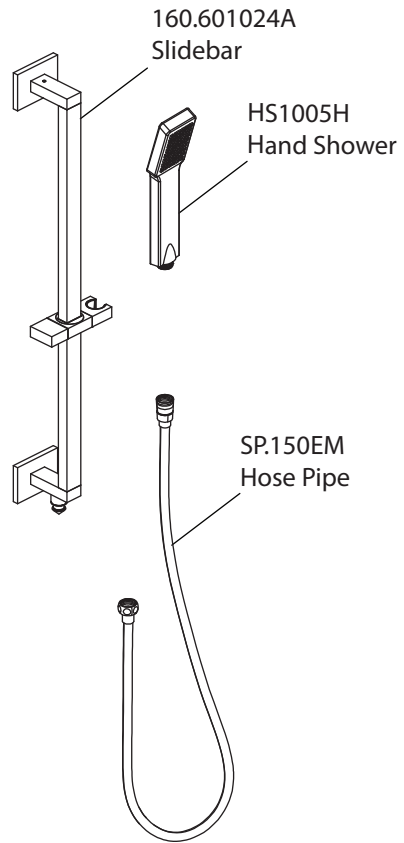

# Product Parts Breakdown

**Model No.** SHS.2015

**Ver** 2.53

**isenberg**<sup>®</sup> *by* **FLUSSO**  
LUXURY PLUMBING FIXTURES