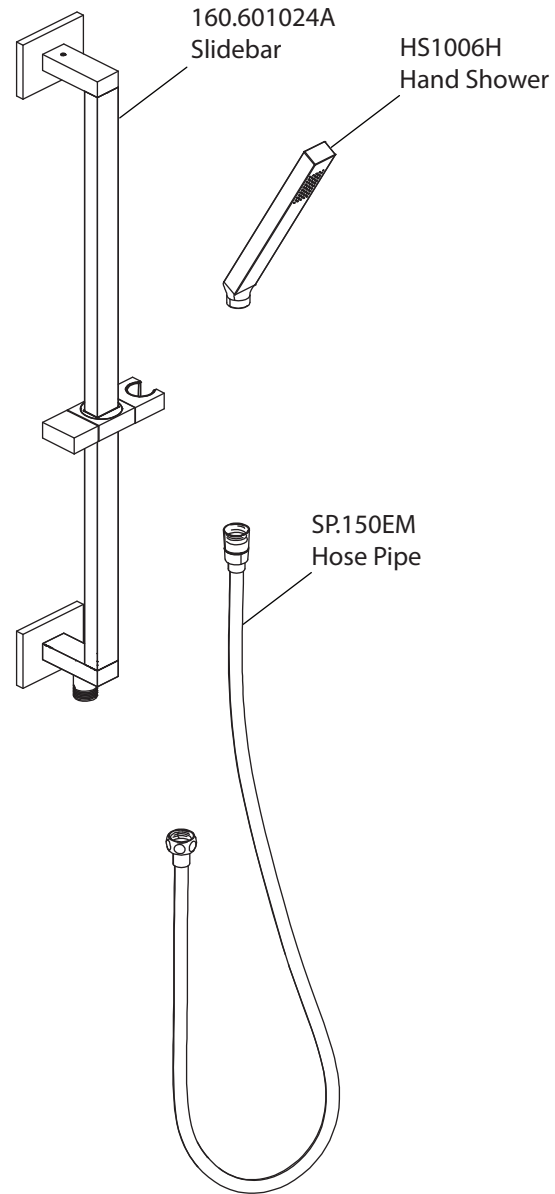

# Product Parts Breakdown

**Model No.** SHS.2016

**Ver** 2.53

**isenberg**<sup>®</sup> *by* **FLUSSO**  
LUXURY PLUMBING FIXTURES