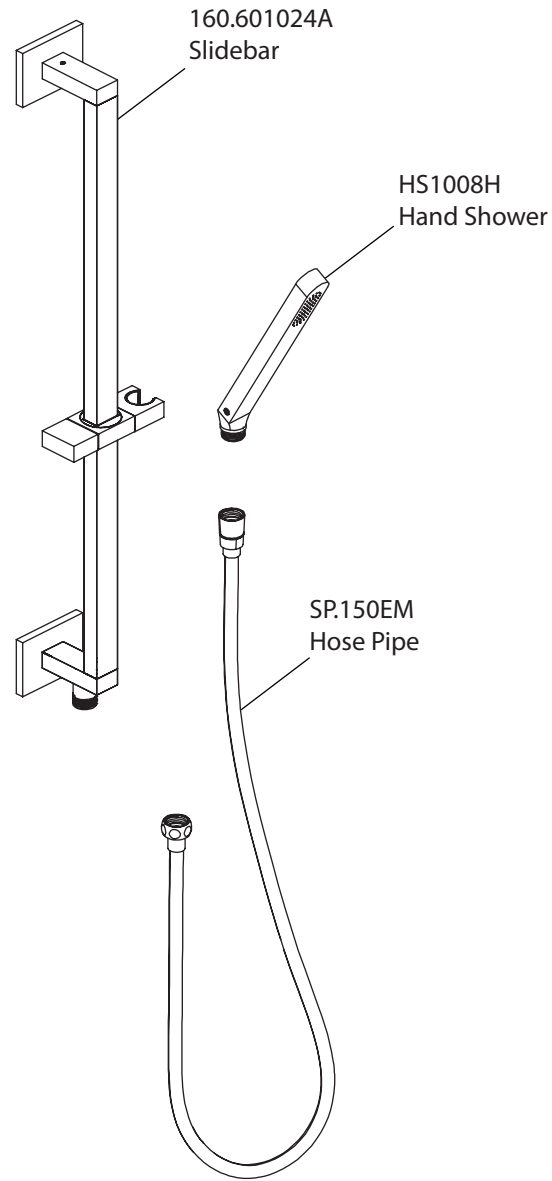

# Product Parts Breakdown

**Model No.** SHS.2018

**Ver** 2.53

**isenberg**<sup>®</sup> *by* **FLUSSO**  
LUXURY PLUMBING FIXTURES