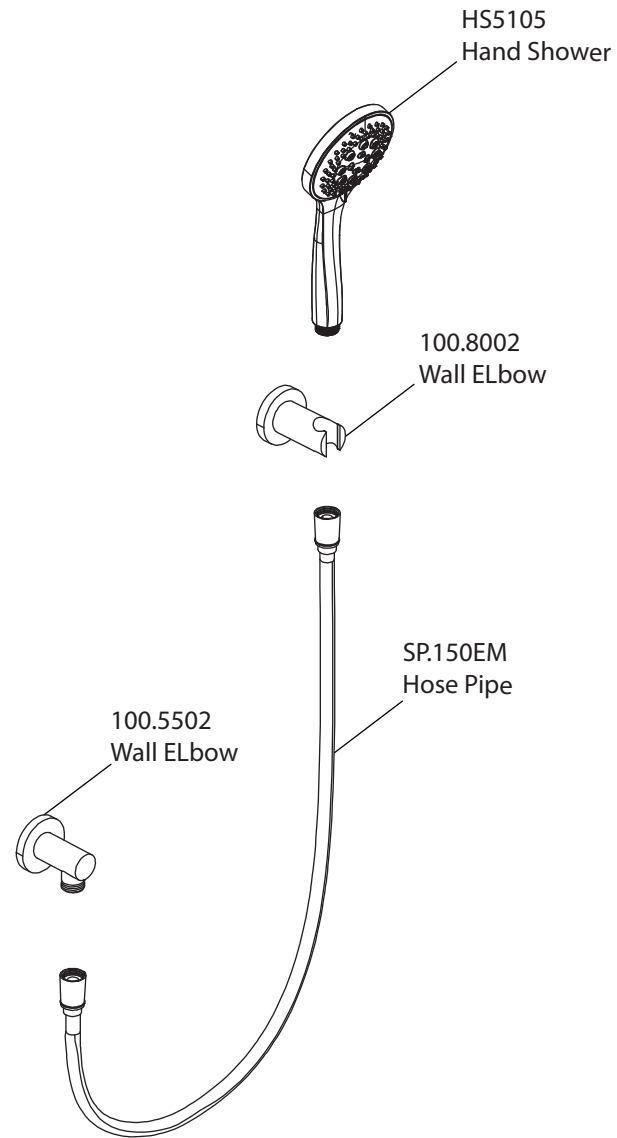

Product Parts Breakdown

Model No. SHS.5105

Ver 2.53

isenberg[®] *by* **FLUSSO**
LUXURY PLUMBING FIXTURES