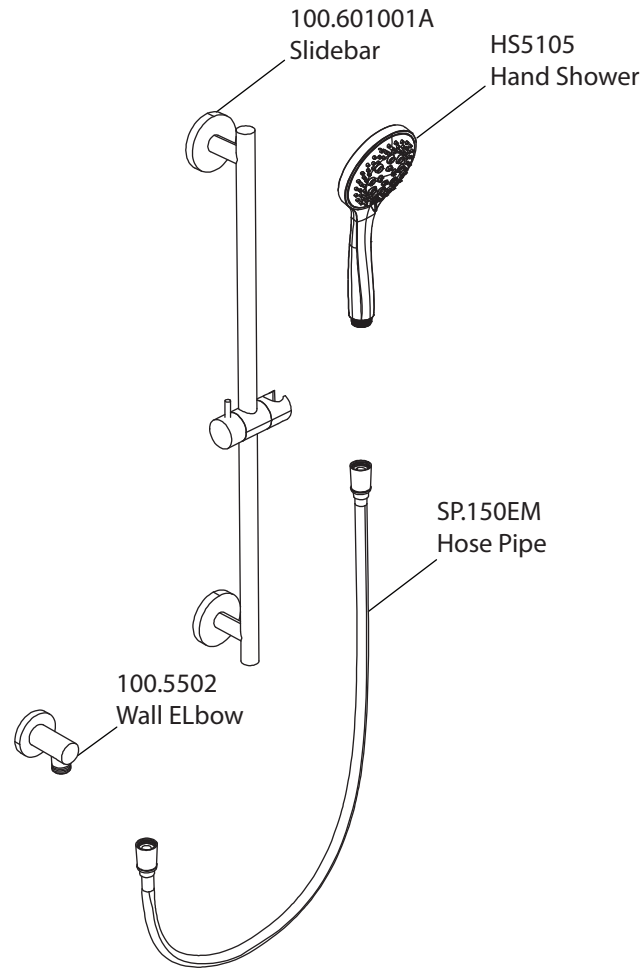

# Product Parts Breakdown

**Model No.** SHS.5115

**Ver** 2.53

**isenberg**<sup>®</sup> *by* **FLUSSO**  
LUXURY PLUMBING FIXTURES