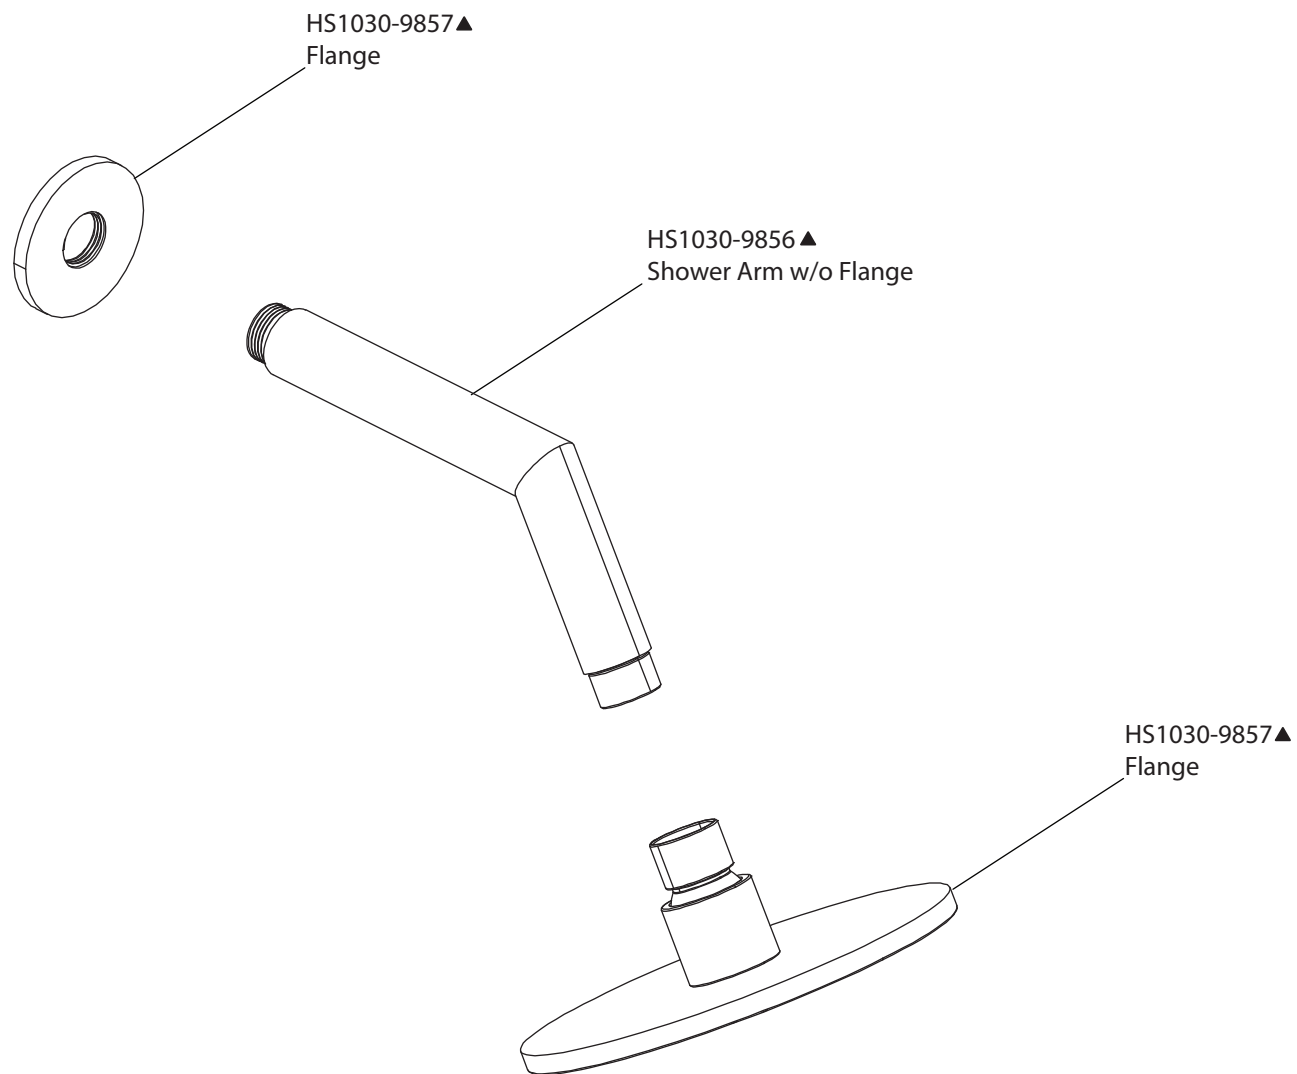

Product Parts Breakdown

▲ Specify Finish

Model No. SHW.6130

Ver 2.53

isenberg[®] *by* **FLUSSO**
LUXURY PLUMBING FIXTURES