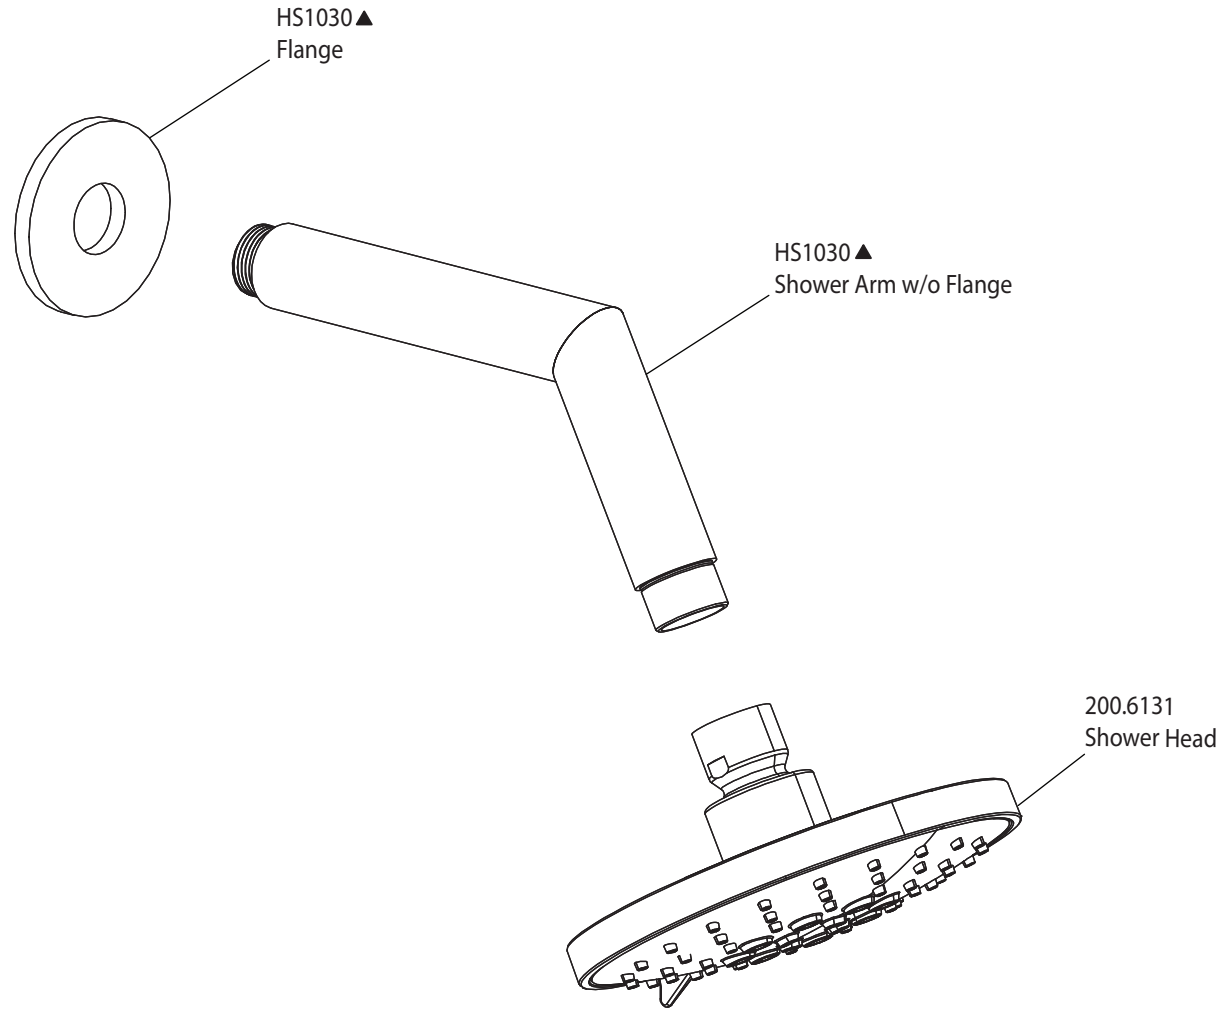

Product Parts Breakdown

Model No. SHW.6131

Ver 2.53

isenberg[®] *by* **FLUSSO**
LUXURY PLUMBING FIXTURES