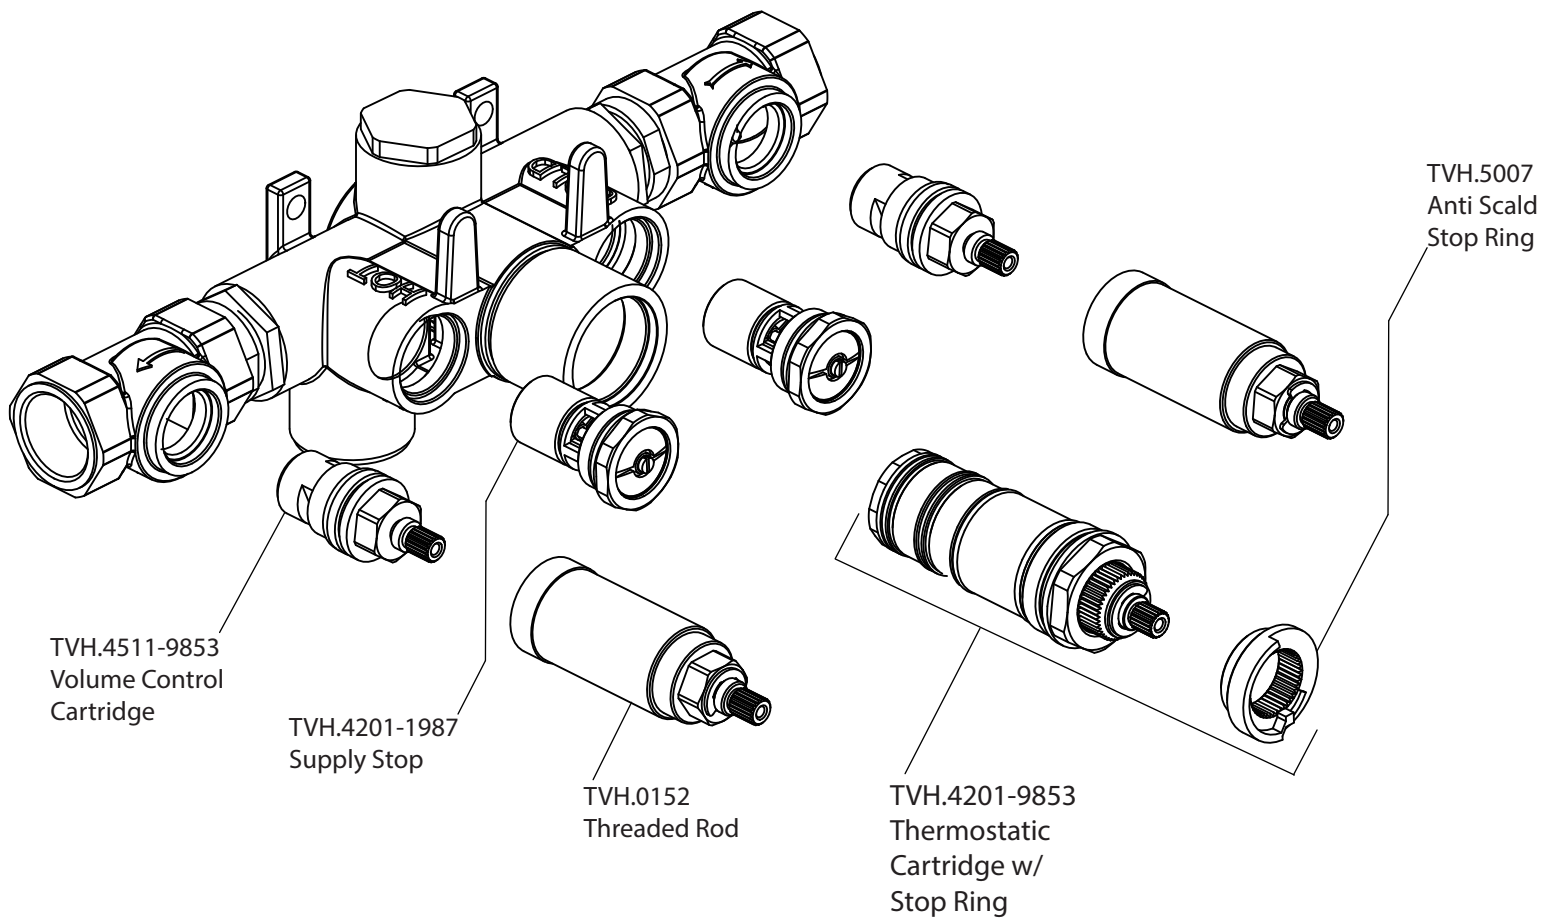

Product Parts Breakdown

Model No. TVH.2715

Ver 2.54

FLUSSO
LUXURY PLUMBING FIXTURES