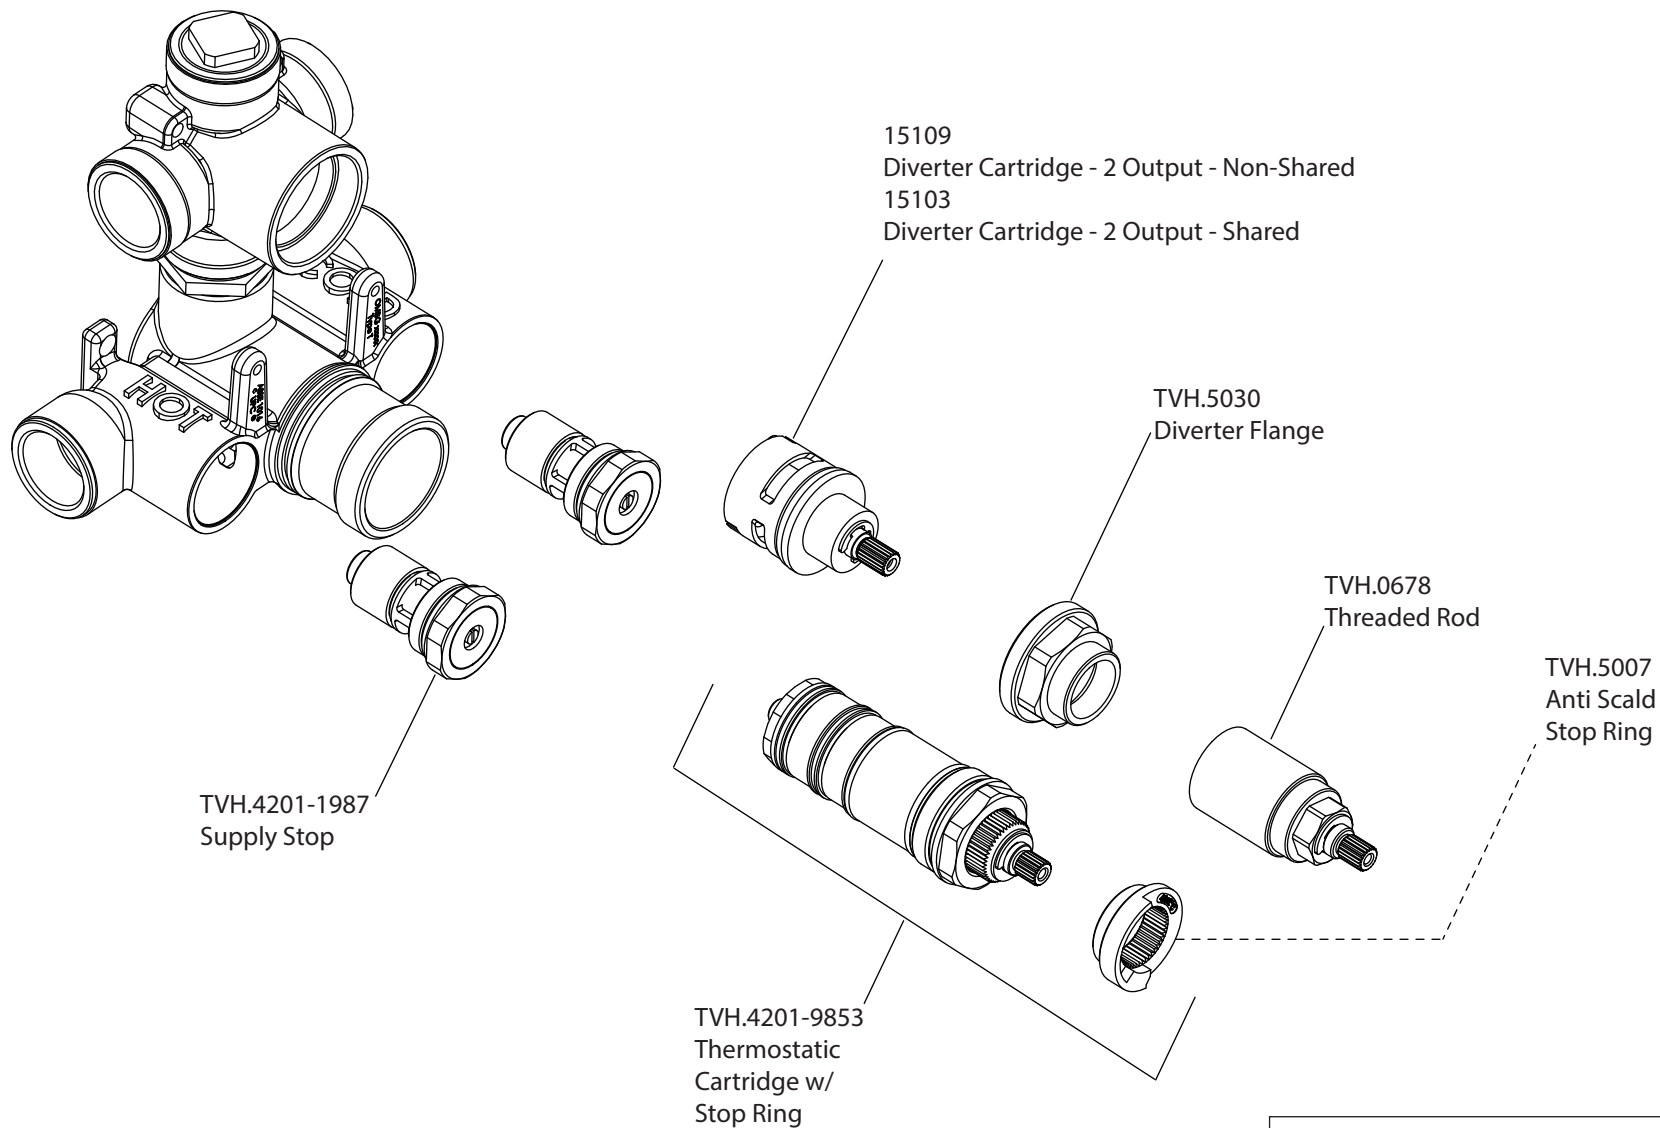

Product Parts Breakdown

Model No. TVH.4420F

Ver 2.54

FLUSSO
LUXURY PLUMBING FIXTURES