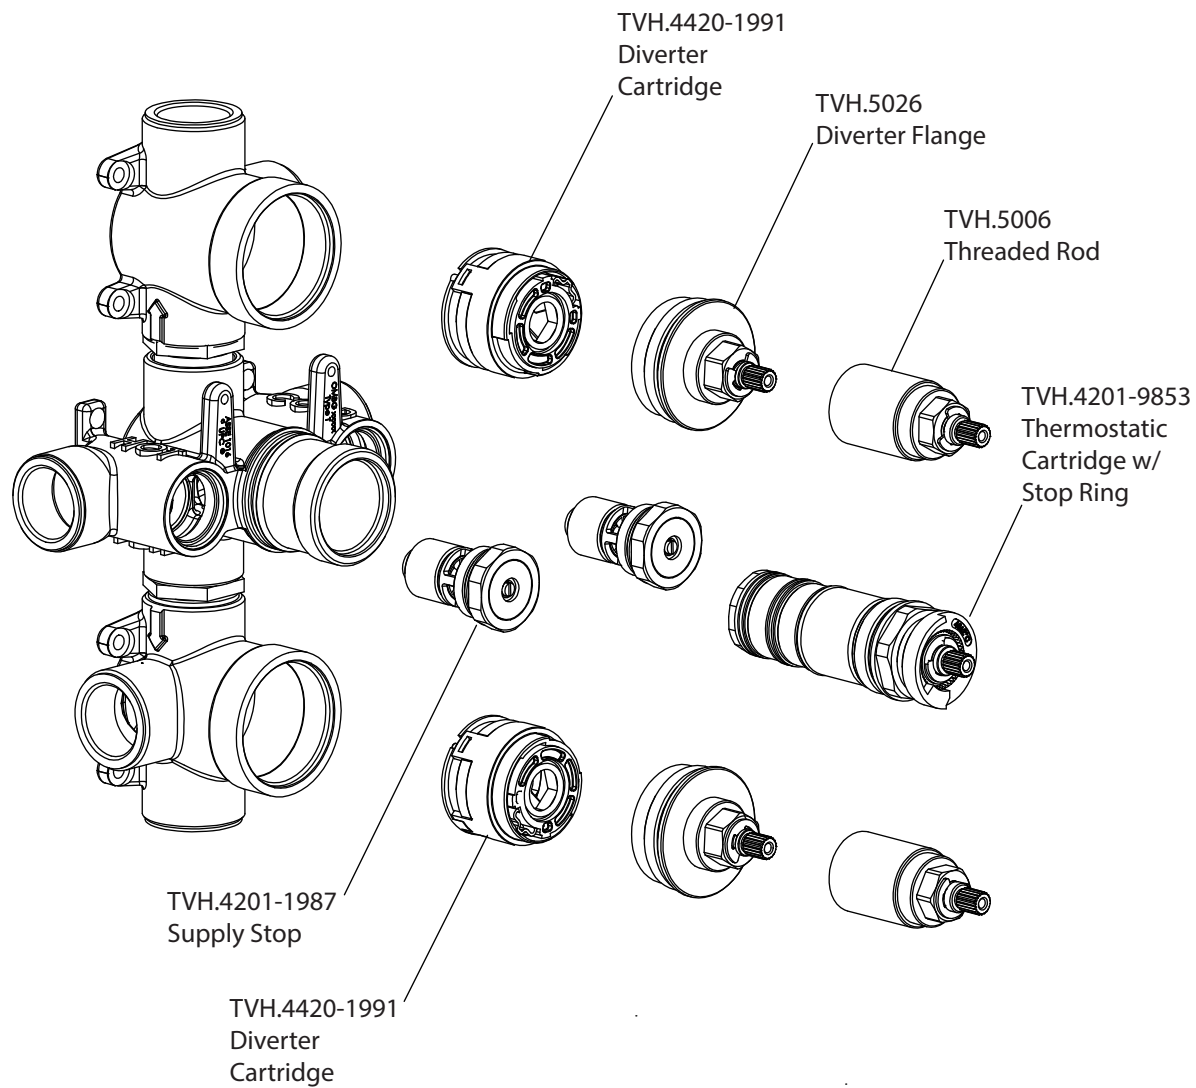

Product Parts Breakdown

Model No. TVH.4801

Ver 2.53

 **FLUSSO**
LUXURY PLUMBING FIXTURES