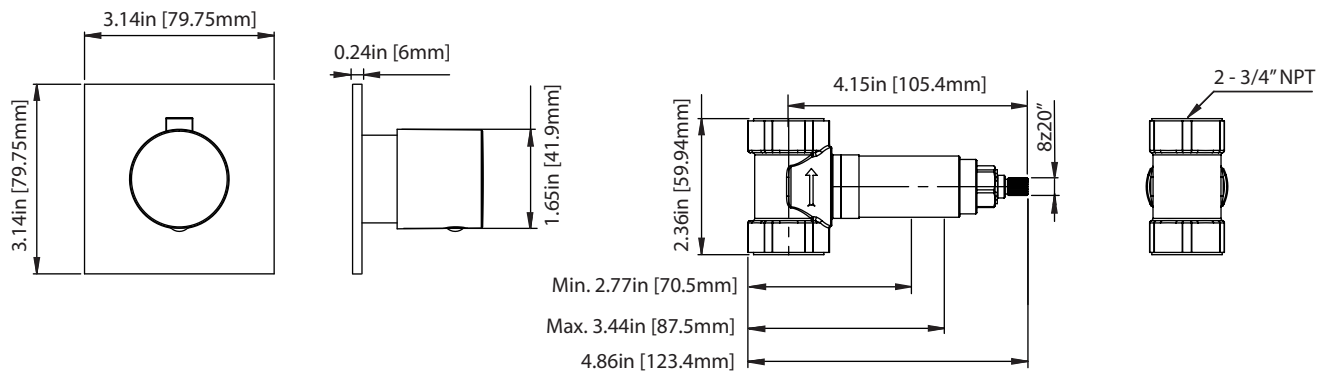

100.4511 | 3/4" Volume Control

Trim  
[ 100.4511T\*\* ]

Valve  
[ TVH.4511 ]

**SPECIFICATIONS:**

- Turn Handle to turn on/off water flow.
- Includes valve (TVH.4511)
- Valve Flow Rate - 13.0 GPM @ 60 PSI
- Extension Available - TVH.E137\*\*

**STANDARDS:**

- ASME A112.18.1 / CSA B125.1

**Technical Diagram**

See Spec Sheet For  
TVH.4511 For Detailed  
Information On Valve.

**Water Flow Diagram**