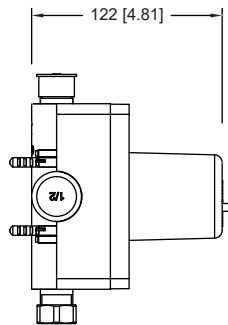

Technical Diagram