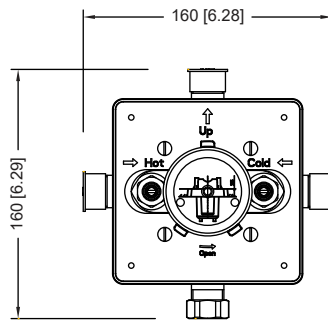

Technical Diagram