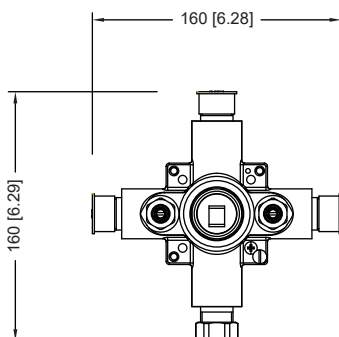

Technical Diagram