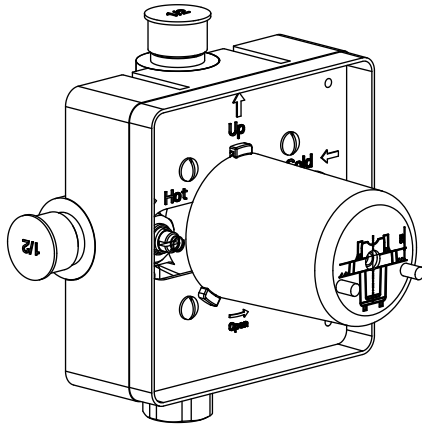

145.2200 | 1-way Shower Trim Set With Pressure Balance Valve

SPECIFICATIONS:

- Solid Brass Trim & Handle set
- Includes Pressure balance valve (PBV1005AS**) w/ service stops
- Lift Handle to control volume. Turn left for hot, right for cold.
- All Parts replaceable from front of valve
- Pressure Balance Valve Flow Rate - 5.5 GPM @ 60 PSI
- Extension Available - PBV.E185**

STANDARDS:

- ASME A112.18.1 / CSA B125.1

+

Trim
[145.2200T**]

Valve
[PBV1005AS**]

** Denotes Finish (CP Or BN)

Technical Diagram

See Spec Sheet For
PBV1005AS For Detailed
Information On Valve.

PBV1005AS | Single Control Pressure Balance Valve Page 1 of 2

SPECIFICATIONS:

- Lift Handle to control volume. Turn left for hot, right for cold.
- Pressure Balance Valve Flow Rate - 5.5 GPM @ 60 PSI

STANDARDS: