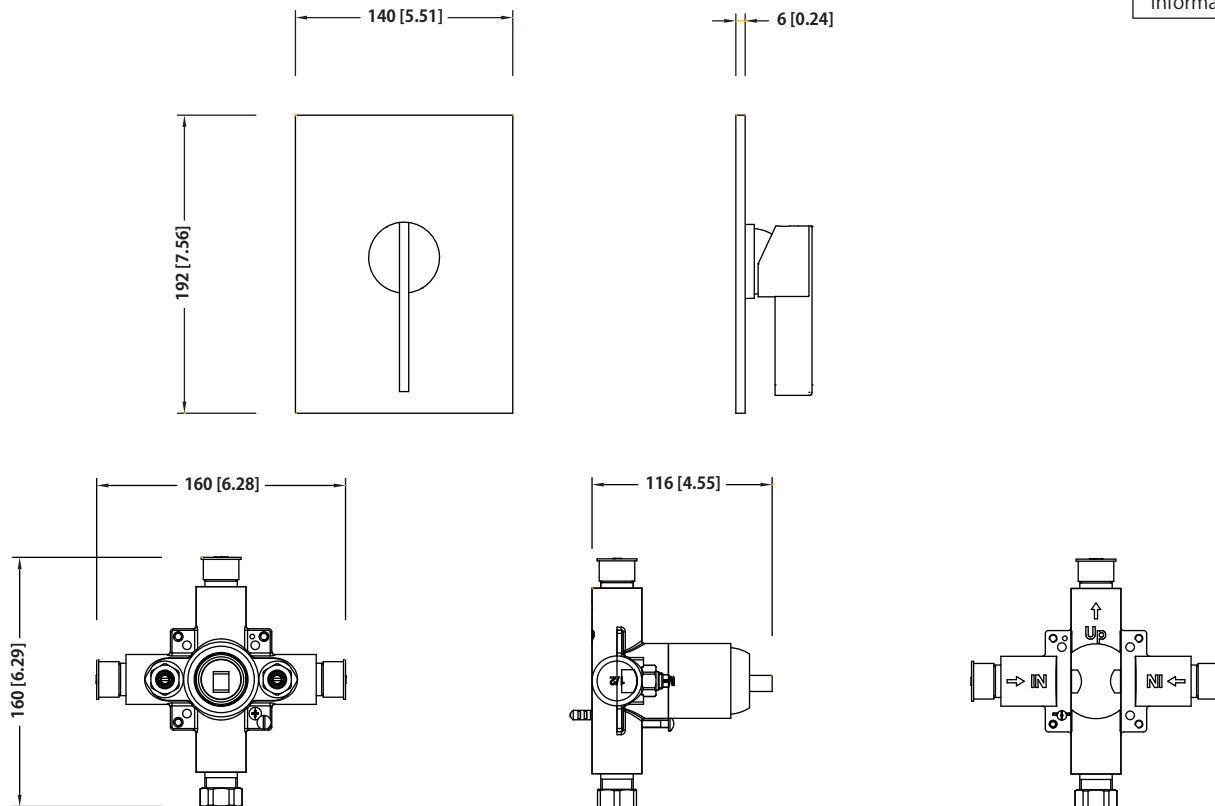

145.2200 | 1-way Shower Trim Set With Pressure Balance Valve

SPECIFICATIONS:

- Solid Brass Trim & Handle set
- Includes Pressure balance valve (PBV1005AS**) w/ service stops
- Lift Handle to control volume. Turn left for hot, right for cold.
- All Parts replaceable from front of valve
- Pressure Balance Valve Flow Rate - 5.5 GPM @ 60 PSI
- Extension Available - PBV.E185**

STANDARDS:

- ASME A112.18.1 / CSA B125.1

+

Trim
[145.2200T**]

Valve
[PBV1005AS**]

** Denotes Finish (CP Or BN)

Technical Diagram

See Spec Sheet For
PBV1005AS For Detailed
Information On Valve.

PBV1005AS | Single Control Pressure Balance Valve Page 1 of 2

SPECIFICATIONS:

- Lift Handle to control volume. Turn left for hot, right for cold.
- Pressure Balance Valve Flow Rate - 5.5 GPM @ 60 PSI

STANDARDS:

Water Flow Diagram