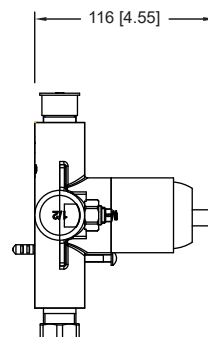

Technical Diagram