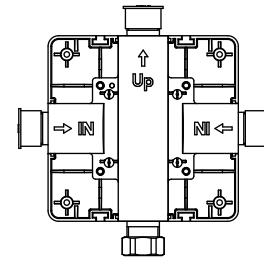

Technical Diagram