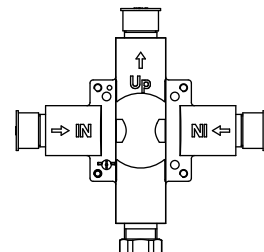

Technical Diagram