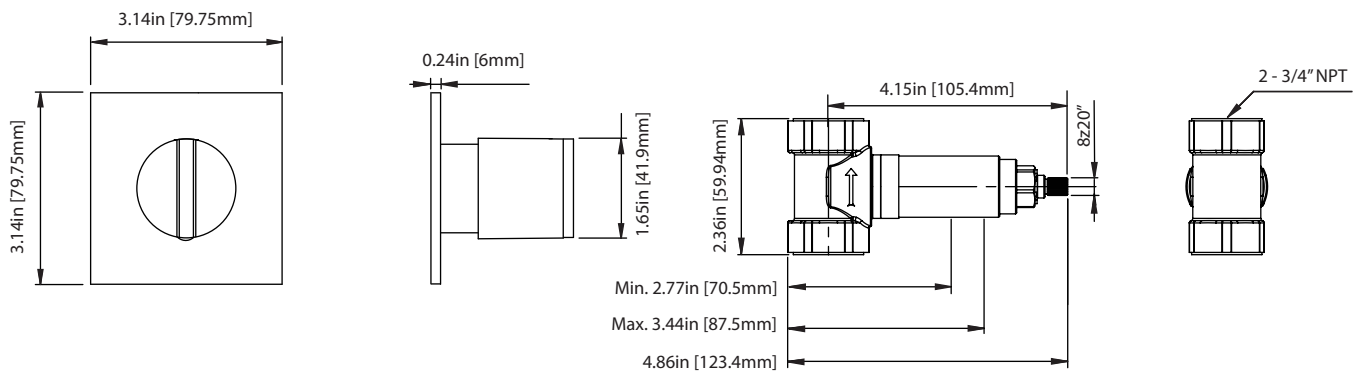

145.4511 | 3/4" Volume Control

Trim  
[ 145.4511T\*\* ]

+

Valve  
[ TVH.4511 ]

**SPECIFICATIONS:**

- Turn Handle to turn on/off water flow.
- Includes valve (TVH.4511)
- Valve Flow Rate - 13.0 GPM @ 60 PSI
- Extension Available - TVH.E137\*\*

**STANDARDS:**

- ASME A112.18.1 / CSA B125.1

**Technical Diagram**

**Water Flow Diagram**