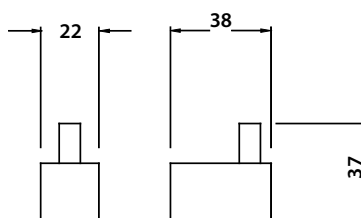

Serie 160 (XS) - Solid Brass Accessories Collection

XS.1001
Robe Hook

XS.1007
TP Holder

XS.1008
Towel Ring / Mini Towel Bar - 10"

XS.1009
Towel Bar - 24"

XS.1001
Robe Hook

XS.1007
TP Holder

XS.1008
Towel Ring /
Mini Towel Bar - 10"

XS.1009
Towel Bar - 24"