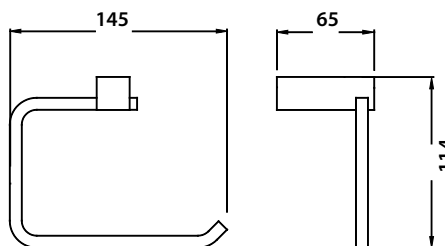

Serie 160 (XS) - Solid Brass Accessories Collection

XS.1001
Robe Hook

XS.1007
TP Holder

XS.1008
Towel Ring / Mini Towel Bar - 10"

XS.1009
Towel Bar - 24"

XS.1001
Robe Hook

XS.1007
TP Holder

XS.1008
Towel Ring /
Mini Towel Bar - 10"

XS.1009
Towel Bar - 24"