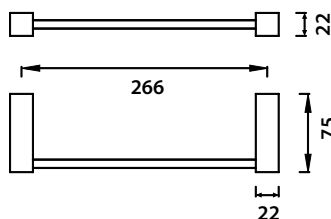

Serie 160 (XS) - Solid Brass Accessories Collection

XS.1001
Robe Hook

XS.1007
TP Holder

XS.1008
Towel Ring / Mini Towel Bar - 10"

XS.1009
Towel Bar - 24"

XS.1001
Robe Hook

XS.1007
TP Holder

XS.1008
Towel Ring /
Mini Towel Bar - 10"

XS.1009
Towel Bar - 24"