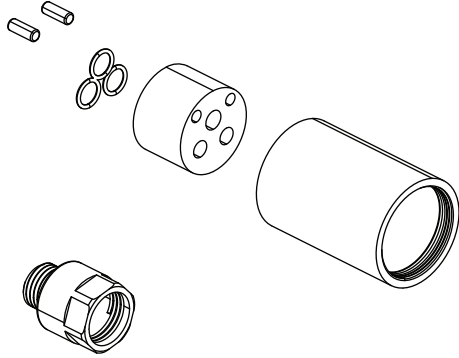

160.1800E | Extension For 160.1800 Wall Mount Faucet

SPECIFICATIONS:

- Extension kit for 160.1800
- Wall Mount Installation

Legislation Compliance

ZeroDrip Technology

Technical Diagram