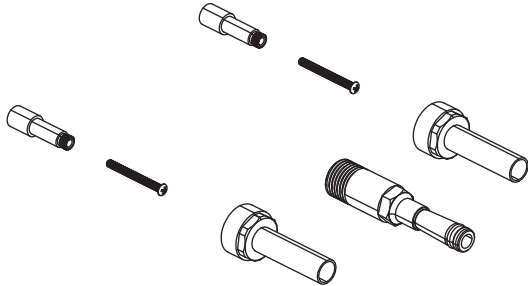

160.1900E | Extension For 160.1900 Wall Mount Faucet

**SPECIFICATIONS:**

- Extension kit for 160.1900
- Wall Mount Installation

Legislation Compliance

ZeroDrip Technology

**Technical Diagram**