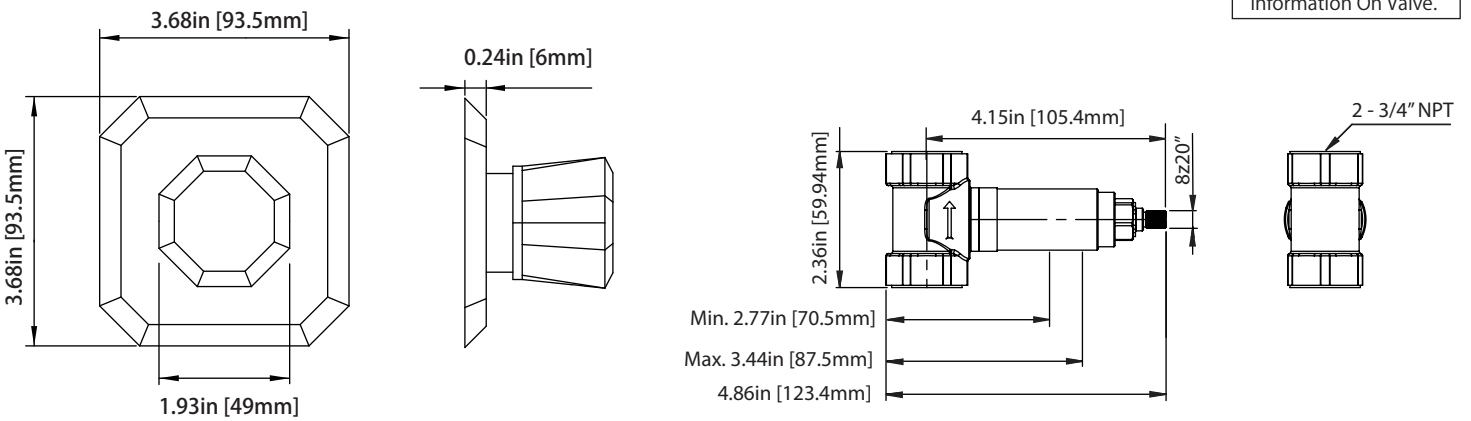

**230.4511 | 3/4" Volume Control**

**SPECIFICATIONS:**

- Turn Handle to turn on/off water flow.
- Includes valve (TVH.4511)
- Valve Flow Rate - 13.0 GPM @ 60 PSI
- Extension Available - TVH.E137\*\*

**STANDARDS:**

- ASME A112.18.1 / CSA B125.1

Trim  
[ 230.4511T\*\* ]

Valve  
[ TVH.4511 ]

**Technical Diagram**

**Water Flow Diagram**