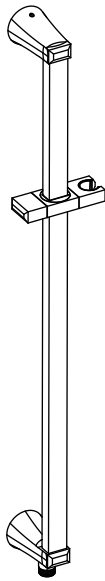

230.601005A | Slide Bar With Built in Supply Elbow

SPECIFICATIONS:

- Supply elbow is integrated into slide bar
- With back flow prevention check valve
- Adjustable slide on installation
- 1/2" Female NPT connection
- Hand held shower height is adjustable

Technical Diagram