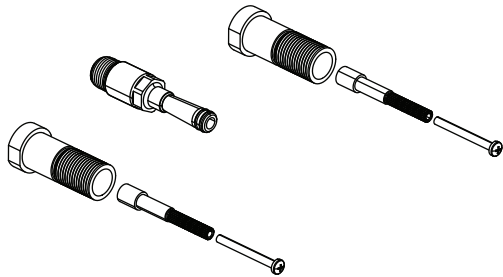

240.1950E | Extension For 240.1950 Wall Mount Faucet

**SPECIFICATIONS:**

- Extension kit for 240.1950
- Wall Mount Installation

Legislation Compliance

ZeroDrip Technology

**Technical Diagram**