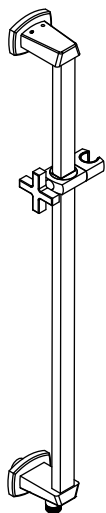

240.601005A | Slide Bar With Built In Supply Elbow

SPECIFICATIONS:

- Solid Brass construction
- 1/2" female connection with adjustable slide on installation
- Includes check valve with back-flow prevention

Technical Diagram