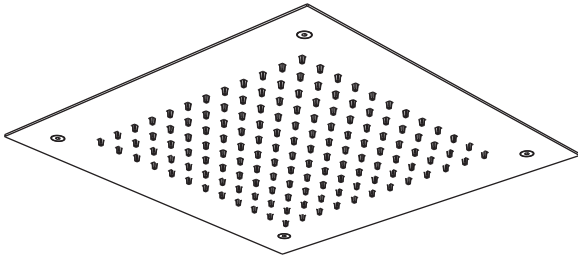

BLT.15S | 15" Flush Mount Rain Shower Head

SPECIFICATIONS:

- Stainless Steel Shower Head
- Scrub rubber nozzles to easily clean water sediment

Technical Diagram