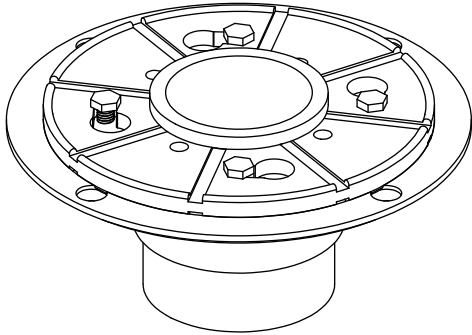

DRB.1010 - ABS Body with 2"/3" Outlet

SPECIFICATIONS:

- ABS body
- Outlets Size = 2"
- Upto 11 GPM Flow Rate

Legislation Compliance

Technical Diagram