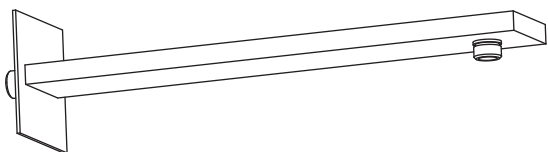

HS1060 | Square Shower Arm - 16"

SPECIFICATIONS:

- Solid Brass Shower Arm
- With Sliding Flange

Technical Diagram