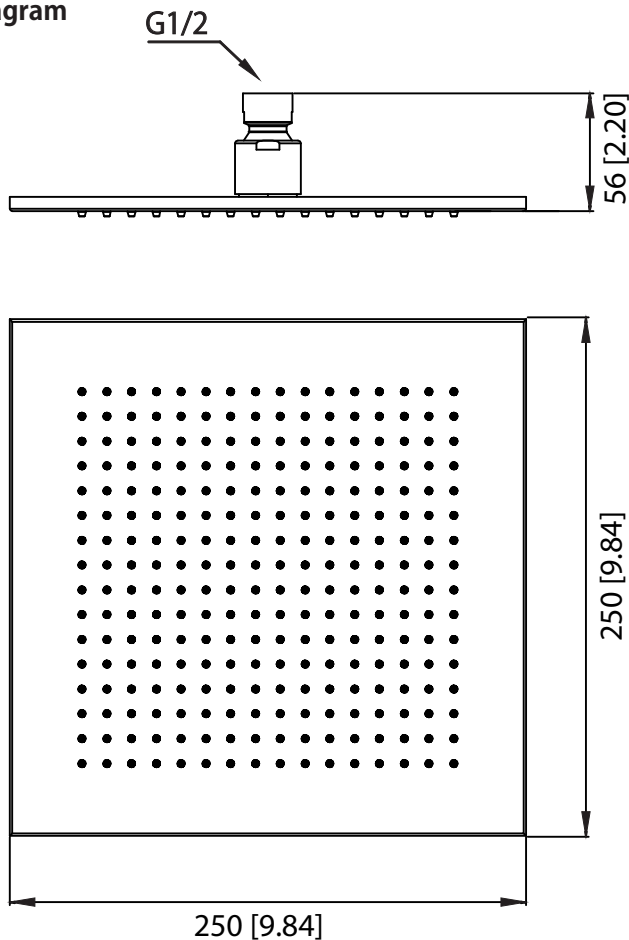

HSB.10S | 10" Brass Shower Head

SPECIFICATIONS:

- Solid Brass Shower Head
- Scrub rubber nozzles to easily clean water sediment
- 2.0 GPM Flow Rate

FINISHES :

- Chrome - HSB.10SCP / Brushed Nickel - HSB.10SBN

Belgian Mirror Finish

Legislation Compliance

ZeroDrip Technology

Technical Diagram

MATCHING SHOWER ARMS:

- 1) HS1011SA (16" Wall Mount Shower Arm)

- 2) 160.6CSA (6" Ceiling Mount Shower Arm)