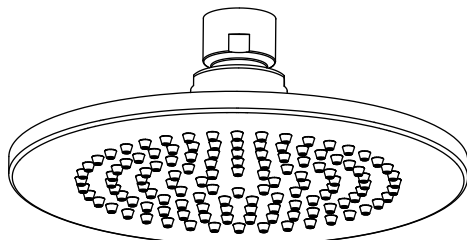

HSB.6R | 6" Brass Shower Head

SPECIFICATIONS:

- Solid Brass Shower Head
- Scrub rubber nozzles to easily clean water sediment
- 1.8 GPM Flow Rate
- 123 Nozzles

Technical Diagram