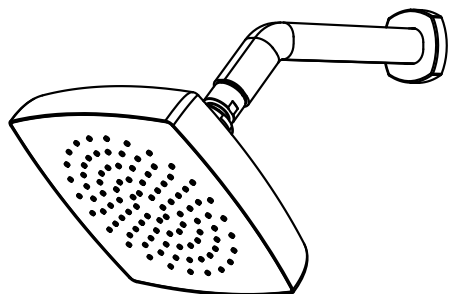

**RHW.7C | 7" Brass Shower Head With 8" Wall Mount Shower Arm**

**SPECIFICATIONS:**

- Solid Brass construction
- With Swivel action
- Shower arm has sliding flange

**STANDARDS:**

- ASME A112.18.1 / CSA B125.1