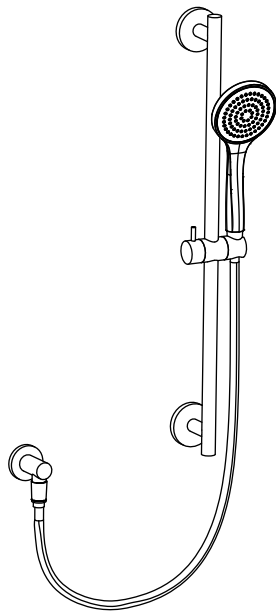

SHS.1010 | Hand Shower Set with Adjustable Height Slide Bar & Wall Supply Elbow

SPECIFICATIONS:

- ABS construction with single function hand held
- 1/2" female elbow connection
- Includes check valve with back flow prevention
- 1.8 GPM flow rate
- 90-degree elbow for shower hose