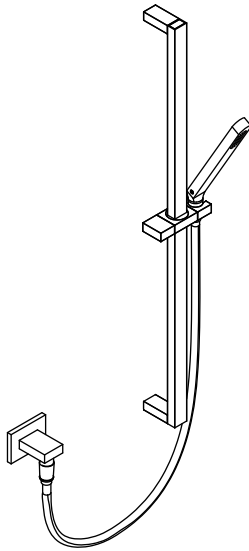

SHS.1018| Hand Shower Set with Slide Bar and Elbow

SPECIFICATIONS:

- Solid Brass construction
- With 1.8 GPM Flow Restrictor
- With back-flow prevention check valve

Technical Diagram