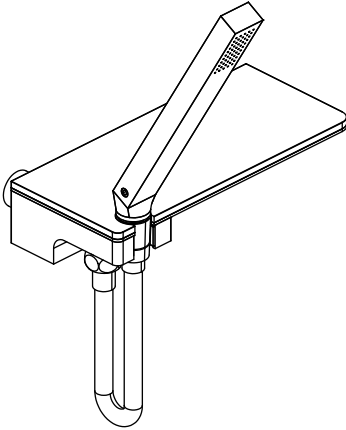

SHS.1038 | Hand Shower with Shower Shelf Thingy and Integrated Elbow & Holder

SPECIFICATIONS:

- Solid Brass Construction
- Includes Check Valve with back flow prevention.
- 1/2" Female NPT Connection

Technical Diagram