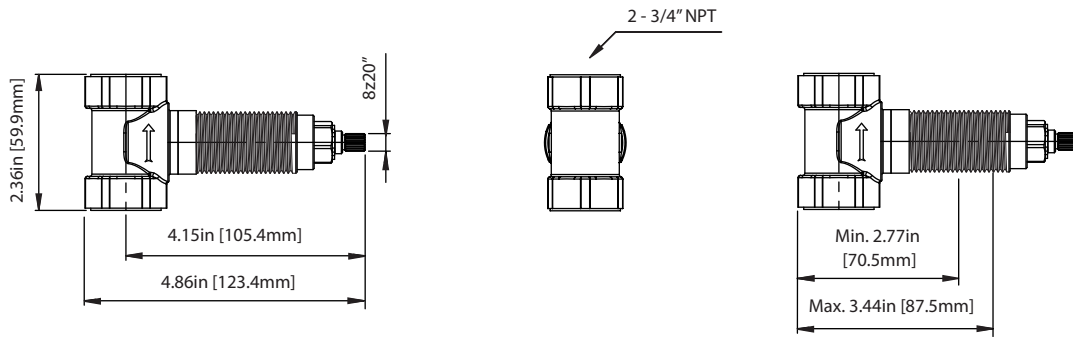

TVH.4511 | 3/4" Volume Control

SPECIFICATIONS:

- Turn Handle to turn on/off water flow.
- Valve Flow Rate - 13.0 GPM @ 60 PSI
- Extension Available - TVH.E137**

STANDARDS:

- ASME A112.18.1 / CSA B125.1

Technical Diagram

Water Flow Diagram