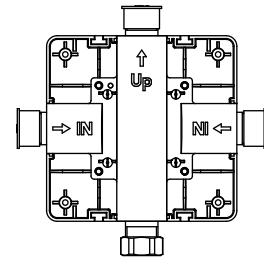

Technical Diagram