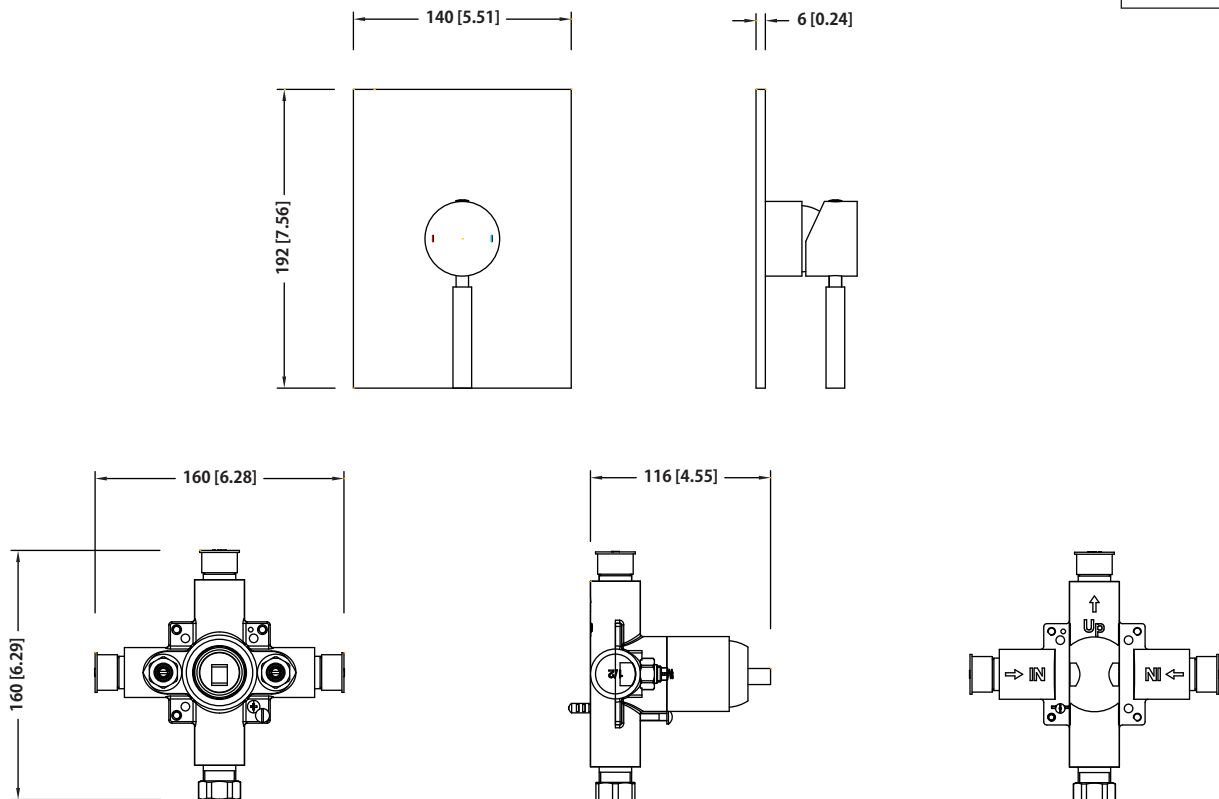

**UF.2200 | 1-Way Shower Trim Set With Pressure Balance Valve**

**SPECIFICATIONS:**

- Solid Brass Trim & Handle set
- Includes Pressure balance valve (PBV1005AS\*\*) w/ service stops
- Lift Handle to control volume. Turn left for hot, right for cold.
- Pressure Balance Valve Flow Rate - 5.5 GPM @ 60 PSI
- Extension Available - PBV.E185\*\*

**STANDARDS:**

- ASME A112.18.1 / CSA B125.1

Trim  
[ UF.2200T\*\* ]

Valve  
[ PBV1005AS\*\* ]

\*\* Denotes Finish (CP Or BN)

**Technical Diagram**

See Spec Sheet For  
PBV1005AS For Detailed  
Information On Valve.

**PBV1005AS | Single Control Pressure Balance Valve** Page 1 of 2

**SPECIFICATIONS:**

- Lift Handle to control volume. Turn left for hot, right for cold.
- Pressure Balance Valve Flow Rate - 5.5 GPM @ 60 PSI
- Extension Available - PBV.E185\*\*

**STANDARDS:**

- ASME A112.18.1 / CSA B125.1

**Technical Diagram**

PBV1005AS | Single Control Pressure Balance Valve Page 2 of 2

Water Flow Diagram