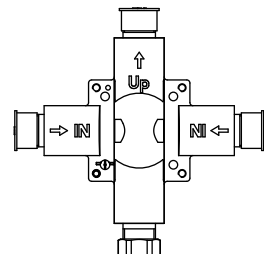

Technical Diagram