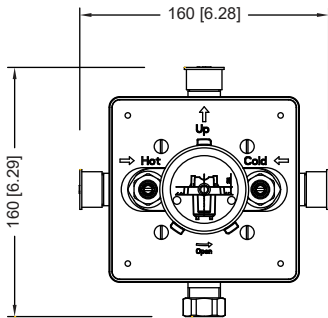

**UF.2200 | 1-Way Shower Trim Set With Pressure Balance Valve**

**SPECIFICATIONS:**

- Solid Brass Trim & Handle set
- Includes Pressure balance valve (PBV1005AS\*\*) w/ service stops
- Lift Handle to control volume. Turn left for hot, right for cold.
- Pressure Balance Valve Flow Rate - 5.5 GPM @ 60 PSI
- Extension Available - PBV.E185\*\*

**STANDARDS:**

- ASME A112.18.1 / CSA B125.1

Trim  
[ UF.2200T\*\* ]

Valve  
[ PBV1005AS\*\* ]

\*\* Denotes Finish (CP Or BN)

**Technical Diagram**

See Spec Sheet For  
PBV1005AS For Detailed  
Information On Valve.

**PBV1005AS | Single Control Pressure Balance Valve** Page 1 of 2

**SPECIFICATIONS:**

- Lift Handle to control volume. Turn left for hot, right for cold.
- Pressure Balance Valve Flow Rate - 5.5 GPM @ 60 PSI
- Extension Available - PBV.E185\*\*

**STANDARDS:**

- ASME A112.18.1 / CSA B125.1

**Technical Diagram**

PBV1005AS | Single Control Pressure Balance Valve Page 2 of 2

Water Flow Diagram