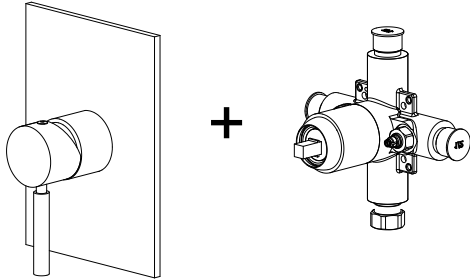

**UF.2200 | 1-Way Shower Trim Set With Pressure Balance Valve**

**SPECIFICATIONS:**

- Solid Brass Trim & Handle set
- Includes Pressure balance valve (PBV1005AS\*\*) w/ service stops
- Lift Handle to control volume. Turn left for hot, right for cold.
- Pressure Balance Valve Flow Rate - 5.5 GPM @ 60 PSI
- Extension Available - PBV.E185\*\*

**STANDARDS:**

- ASME A112.18.1 / CSA B125.1

Trim  
[ UF.2200T\*\* ]

Valve  
[ PBV1005AS\*\* ]

\*\* Denotes Finish (CP Or BN)

**Technical Diagram**

See Spec Sheet For  
PBV1005AS For Detailed  
Information On Valve.

**PBV1005AS | Single Control Pressure Balance Valve** Page 1 of 2

**SPECIFICATIONS:**

- Lift Handle to control volume. Turn left for hot, right for cold.
- Pressure Balance Valve Flow Rate - 5.5 GPM @ 60 PSI
- Extension Available - PBV.E185\*\*