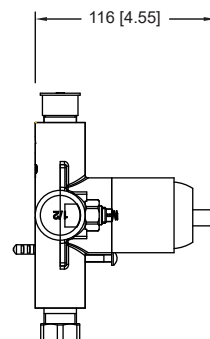

**UF.2200 | 1-Way Shower Trim Set With Pressure Balance Valve**

**SPECIFICATIONS:**

- Solid Brass Trim & Handle set
- Includes Pressure balance valve (PBV1005AS\*\*) w/ service stops
- Lift Handle to control volume. Turn left for hot, right for cold.
- Pressure Balance Valve Flow Rate - 5.5 GPM @ 60 PSI
- Extension Available - PBV.E185\*\*

**STANDARDS:**

- ASME A112.18.1 / CSA B125.1

Trim  
[ UF.2200T\*\* ]

Valve  
[ PBV1005AS\*\* ]

\*\* Denotes Finish (CP Or BN)

**Technical Diagram**

See Spec Sheet For  
PBV1005AS For Detailed  
Information On Valve.

**PBV1005AS | Single Control Pressure Balance Valve** Page 1 of 2

**SPECIFICATIONS:**

- Lift Handle to control volume. Turn left for hot, right for cold.
- Pressure Balance Valve Flow Rate - 5.5 GPM @ 60 PSI
- Extension Available - PBV.E185\*\*

**STANDARDS:**

- ASME A112.18.1 / CSA B125.1

**Technical Diagram**

PBV1005AS | Single Control Pressure Balance Valve Page 2 of 2

Water Flow Diagram