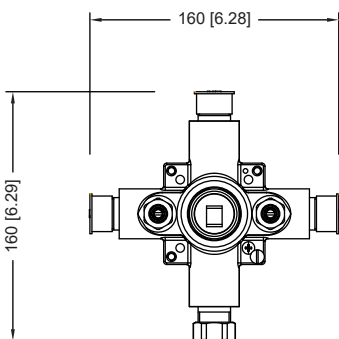

**UF.2200 | 1-Way Shower Trim Set With Pressure Balance Valve**

**SPECIFICATIONS:**

- Solid Brass Trim & Handle set
- Includes Pressure balance valve (PBV1005AS\*\*) w/ service stops
- Lift Handle to control volume. Turn left for hot, right for cold.
- Pressure Balance Valve Flow Rate - 5.5 GPM @ 60 PSI
- Extension Available - PBV.E185\*\*

**STANDARDS:**

- ASME A112.18.1 / CSA B125.1

Trim  
[ UF.2200T\*\* ]

Valve  
[ PBV1005AS\*\* ]

\*\* Denotes Finish (CP Or BN)

**Technical Diagram**

See Spec Sheet For  
PBV1005AS For Detailed  
Information On Valve.

**PBV1005AS | Single Control Pressure Balance Valve** Page 1 of 2

**SPECIFICATIONS:**

- Lift Handle to control volume. Turn left for hot, right for cold.
- Pressure Balance Valve Flow Rate - 5.5 GPM @ 60 PSI
- Extension Available - PBV.E185\*\*

**STANDARDS:**

- ASME A112.18.1 / CSA B125.1

**Technical Diagram**

PBV1005AS | Single Control Pressure Balance Valve Page 2 of 2

Water Flow Diagram