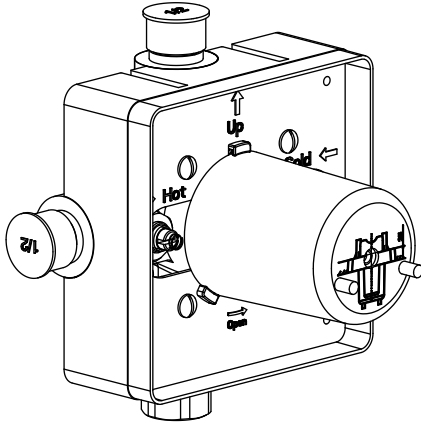

**UF.2200 | 1-Way Shower Trim Set With Pressure Balance Valve**

**SPECIFICATIONS:**

- Solid Brass Trim & Handle set
- Includes Pressure balance valve (PBV1005AS\*\*) w/ service stops
- Lift Handle to control volume. Turn left for hot, right for cold.
- Pressure Balance Valve Flow Rate - 5.5 GPM @ 60 PSI
- Extension Available - PBV.E185\*\*

**STANDARDS:**

- ASME A112.18.1 / CSA B125.1

Trim  
[ UF.2200T\*\* ]

Valve  
[ PBV1005AS\*\* ]

\*\* Denotes Finish (CP Or BN)

**Technical Diagram**

See Spec Sheet For  
PBV1005AS For Detailed  
Information On Valve.

**PBV1005AS | Single Control Pressure Balance Valve** Page 1 of 2

**SPECIFICATIONS:**

- Lift Handle to control volume. Turn left for hot, right for cold.
- Pressure Balance Valve Flow Rate - 5.5 GPM @ 60 PSI
- Extension Available - PBV.E185\*\*

**STANDARDS:**

- ASME A112.18.1 / CSA B125.1

**Technical Diagram**

PBV1005AS | Single Control Pressure Balance Valve Page 2 of 2

Water Flow Diagram