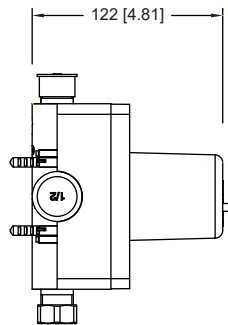

**UF.2200 | 1-Way Shower Trim Set With Pressure Balance Valve**

**SPECIFICATIONS:**

- Solid Brass Trim & Handle set
- Includes Pressure balance valve (PBV1005AS\*\*) w/ service stops
- Lift Handle to control volume. Turn left for hot, right for cold.
- Pressure Balance Valve Flow Rate - 5.5 GPM @ 60 PSI
- Extension Available - PBV.E185\*\*

**STANDARDS:**

- ASME A112.18.1 / CSA B125.1

Trim  
[ UF.2200T\*\* ]

Valve  
[ PBV1005AS\*\* ]

\*\* Denotes Finish (CP Or BN)

**Technical Diagram**

See Spec Sheet For  
PBV1005AS For Detailed  
Information On Valve.

**PBV1005AS | Single Control Pressure Balance Valve** Page 1 of 2

**SPECIFICATIONS:**

- Lift Handle to control volume. Turn left for hot, right for cold.
- Pressure Balance Valve Flow Rate - 5.5 GPM @ 60 PSI
- Extension Available - PBV.E185\*\*

**STANDARDS:**

- ASME A112.18.1 / CSA B125.1

**Technical Diagram**

PBV1005AS | Single Control Pressure Balance Valve Page 2 of 2

Water Flow Diagram